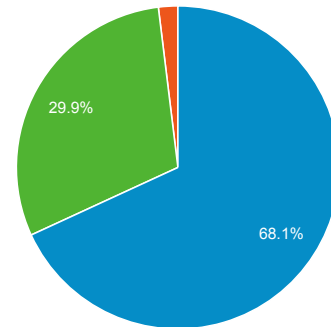

Website Traffic Report

Jan 1, 2015 - Dec 31, 2015

All Users
100.00% Sessions

Visits

5,254,849
% of Total: 100.00% (5,254,849)

Unique Visitors

2,085,395
% of Total: 100.00% (2,085,395)

Pageviews

12,035,654
% of Total: 100.00% (12,035,654)

Avg. Visit Duration

00:02:20
Avg for View: 00:02:20 (0.00%)

% New Visits

38.51%
Avg for View: 38.51% (0.00%)

Pages / Visit

2.29
Avg for View: 2.29 (0.00%)

Bounce Rate

52.65%
Avg for View: 52.65% (0.00%)

Visits and Pages / Visit by Device Category

desktop mobile tablet