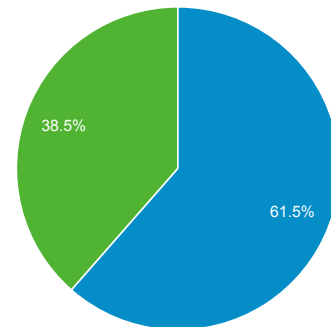

Sessions by User Type

Returning Visitor New Visitor

Visits and Pages / Visit by Country / Territory

Country	Sessions	Pages / Session
United Arab Emirates	4,708,867	2.32
India	110,495	1.99
United States	66,071	1.84
Saudi Arabia	65,812	1.99
Pakistan	53,994	1.84
United Kingdom	41,172	2.18
Qatar	19,990	2.00
Oman	15,331	2.08
(not set)	13,481	2.32
Germany	12,395	2.35